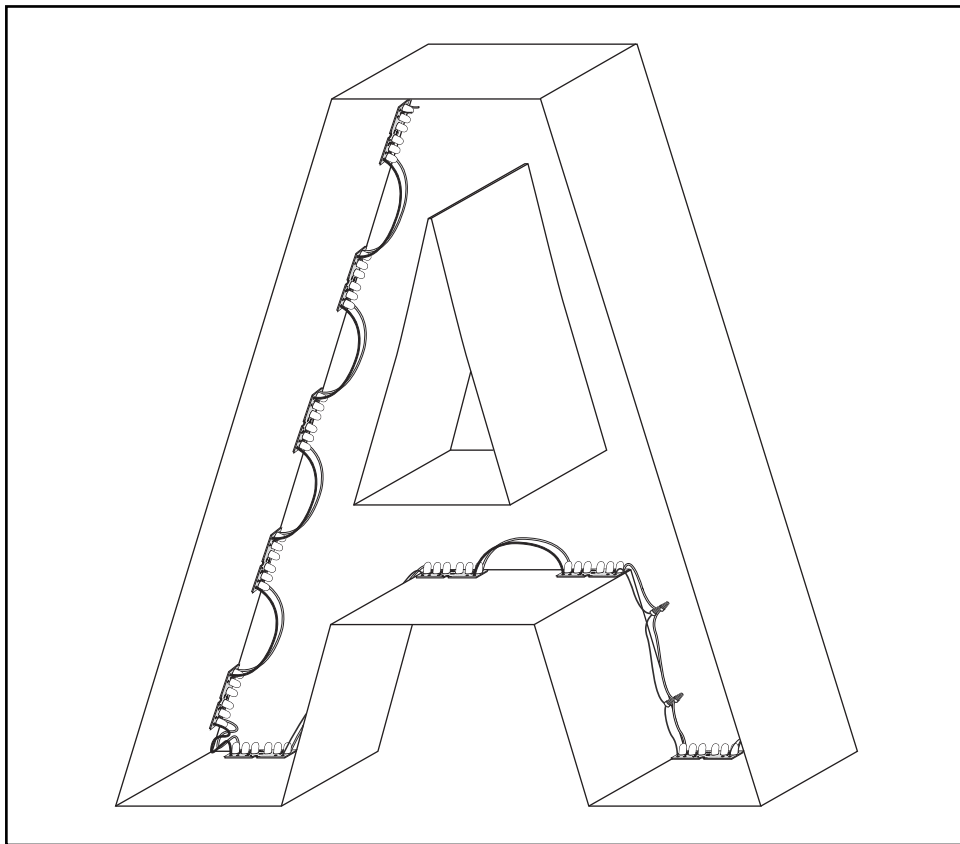

# SideWinder Original

**Rounded Bulbs**

Actual Size

SideWinder Original mounts on the side near the back of the can.\*

\*Adding silicone is recommended with all modules for greater adhesion.

<b>Power Supply Loading Chart</b>	<b>Red, Amber Maximum Load</b>	<b>Green &amp; White Maximum Load</b>	<b>Blue Maximum Load</b>
<b>12 Watt Power Supply</b>	<b>14 Modules (7 feet)</b>	<b>16 Modules (8 feet)</b>	<b>14 Modules (7 feet)</b>
<b>60 Watt Power Supply</b>	<b>74 Modules (37 feet)</b>	<b>78 Modules (39 feet)</b>	<b>72 Modules (36 feet)</b>