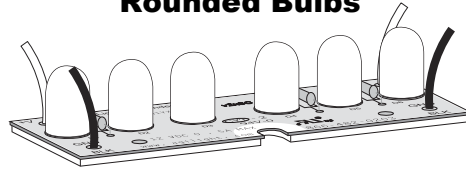

# SideWinder Original

**Rounded Bulbs**

Actual Size

SideWinder Original mounts on the side near the back of the can.\*

\*Adding silicone is recommended with all modules for greater adhesion.

<b>Power Supply Loading Chart</b>	<b>Red, Amber Maximum Load</b>	<b>Green &amp; White Maximum Load</b>	<b>Blue Maximum Load</b>
<b>12 Watt Power Supply</b>	<b>14 Modules (7 feet)</b>	<b>16 Modules (8 feet)</b>	<b>14 Modules (7 feet)</b>
<b>60 Watt Power Supply</b>	<b>74 Modules (37 feet)</b>	<b>78 Modules (39 feet)</b>	<b>72 Modules (36 feet)</b>